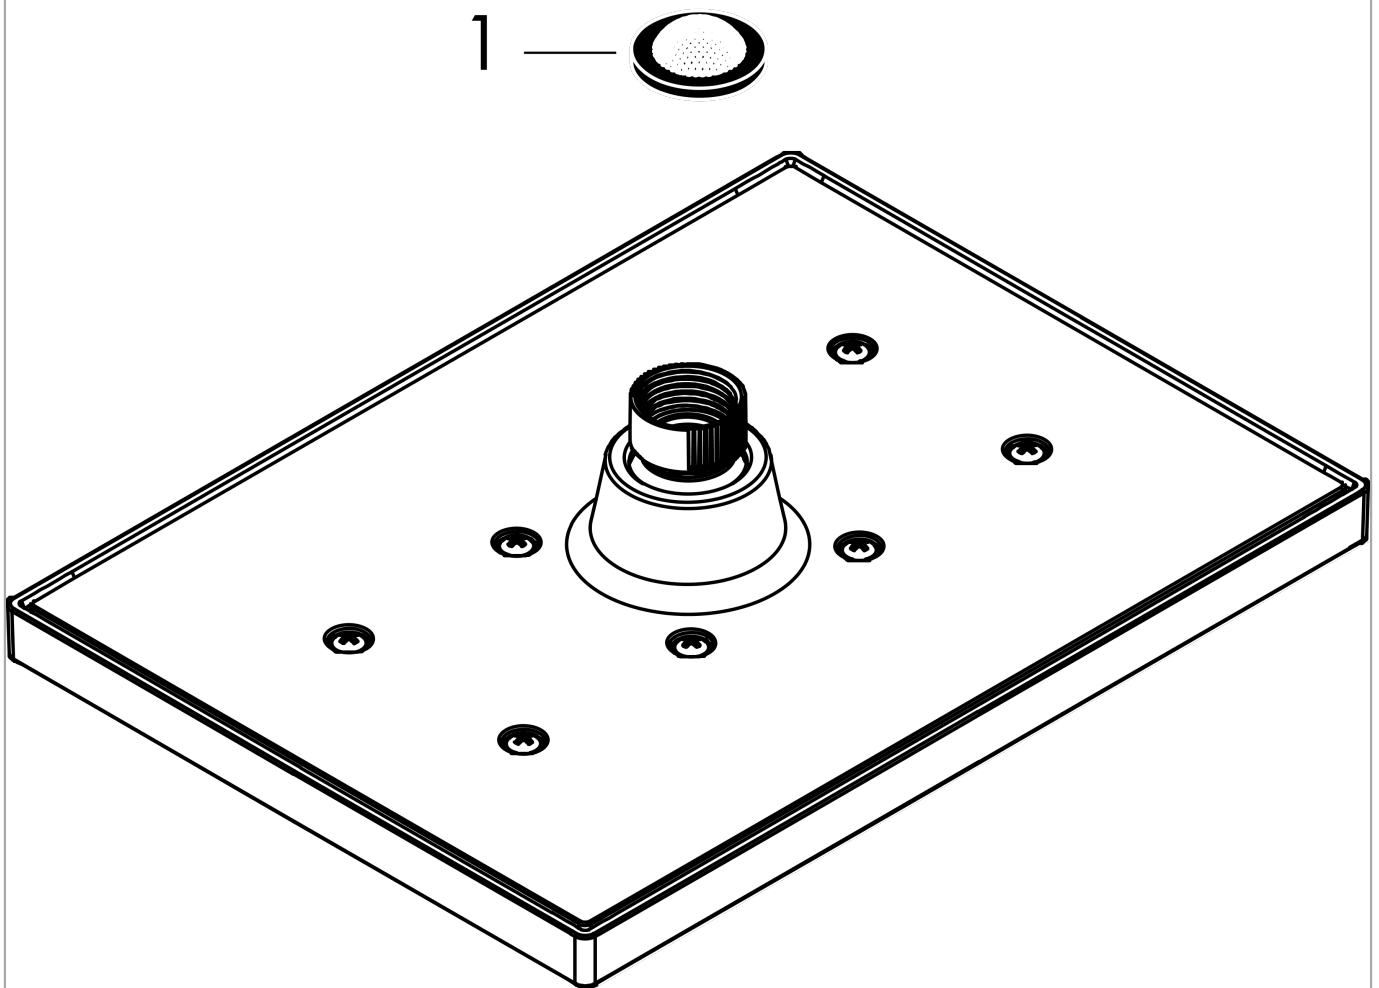

Vernis Shape

Overhead shower 230 1jet

Surfaces: **Chrome** Article Number: **26281000**

Description

product features

- shower head size: 230 x 170 mm
- spray type: Rain
- ball-joint: overhead shower angle adjustable
- material spray disc: plastic
- maximum flow rate at 3 bar: 12,4 l/min
- minimum flow pressure: 1 bar
- overhead shower removable for cleaning
- installation: ceiling or wall
- connection thread G 1/2
- connection dimension: DN15

Technology

Product image

Scale drawing

Flowchart

The consumption was measured in combination with the appropriate fittings (thermostat/mixer/ in-wall valve) to reflect actual application in practice.

Vernis Shape
Overhead shower 230 1jet
Surfaces: **Chrome** Article Number: **26281000**

Exploded Drawing

Year of production: >04/21

Vernis Shape
Overhead shower 230 1jet
 Surfaces: **Chrome** Article Number: **26281000**

Spare part list

Year of production: >04/21

Pos.	Description	Article Number	Price	PU
1	filter packing	94246000	-	1