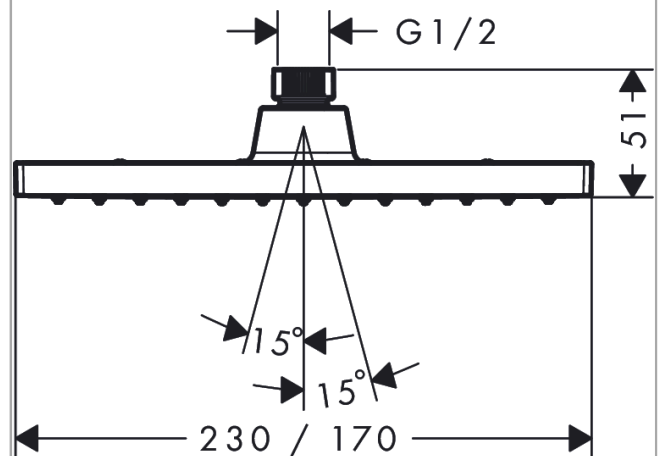

Vernis Shape

Overhead shower 230 1jet

Surfaces: **Chrome** Article Number: **26281000**

Description

product features

- shower head size: 230 x 170 mm
- spray type: Rain
- ball-joint: overhead shower angle adjustable
- material spray disc: plastic
- maximum flow rate at 3 bar: 12,4 l/min
- minimum flow pressure: 1 bar
- overhead shower removable for cleaning
- installation: ceiling or wall
- connection thread G 1/2
- connection dimension: DN15

Technology

Product image

Scale drawing

Flowchart

The consumption was measured in combination with the appropriate fittings (thermostat/mixer/ in-wall valve) to reflect actual application in practice.

Vernis Shape
Overhead shower 230 1jet
Surfaces: **Chrome** Article Number: **26281000**

Exploded Drawing

Year of production: >04/21

Vernis Shape
Overhead shower 230 1jet
 Surfaces: **Chrome** Article Number: **26281000**

Spare part list

Year of production: >04/21

Pos.	Description	Article Number	Price	PU
1	filter packing	94246000	-	1