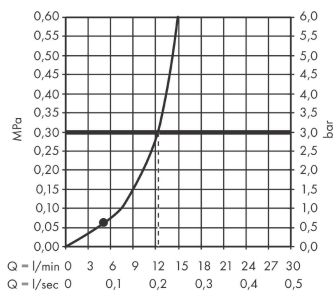

Vernis Shape

Overhead shower 230 1jet

Surfaces: **Chrome** Article Number: **26281000**

Description

product features

- shower head size: 230 x 170 mm
- spray type: Rain
- ball-joint: overhead shower angle adjustable
- material spray disc: plastic
- maximum flow rate at 3 bar: 12,4 l/min
- minimum flow pressure: 1 bar
- overhead shower removable for cleaning
- installation: ceiling or wall
- connection thread G 1/2
- connection dimension: DN15

Technology

Product image

Scale drawing

Flowchart

The consumption was measured in combination with the appropriate fittings (thermostat/mixer/ in-wall valve) to reflect actual application in practice.

Vernis Shape
Overhead shower 230 1jet
Surfaces: **Chrome** Article Number: **26281000**